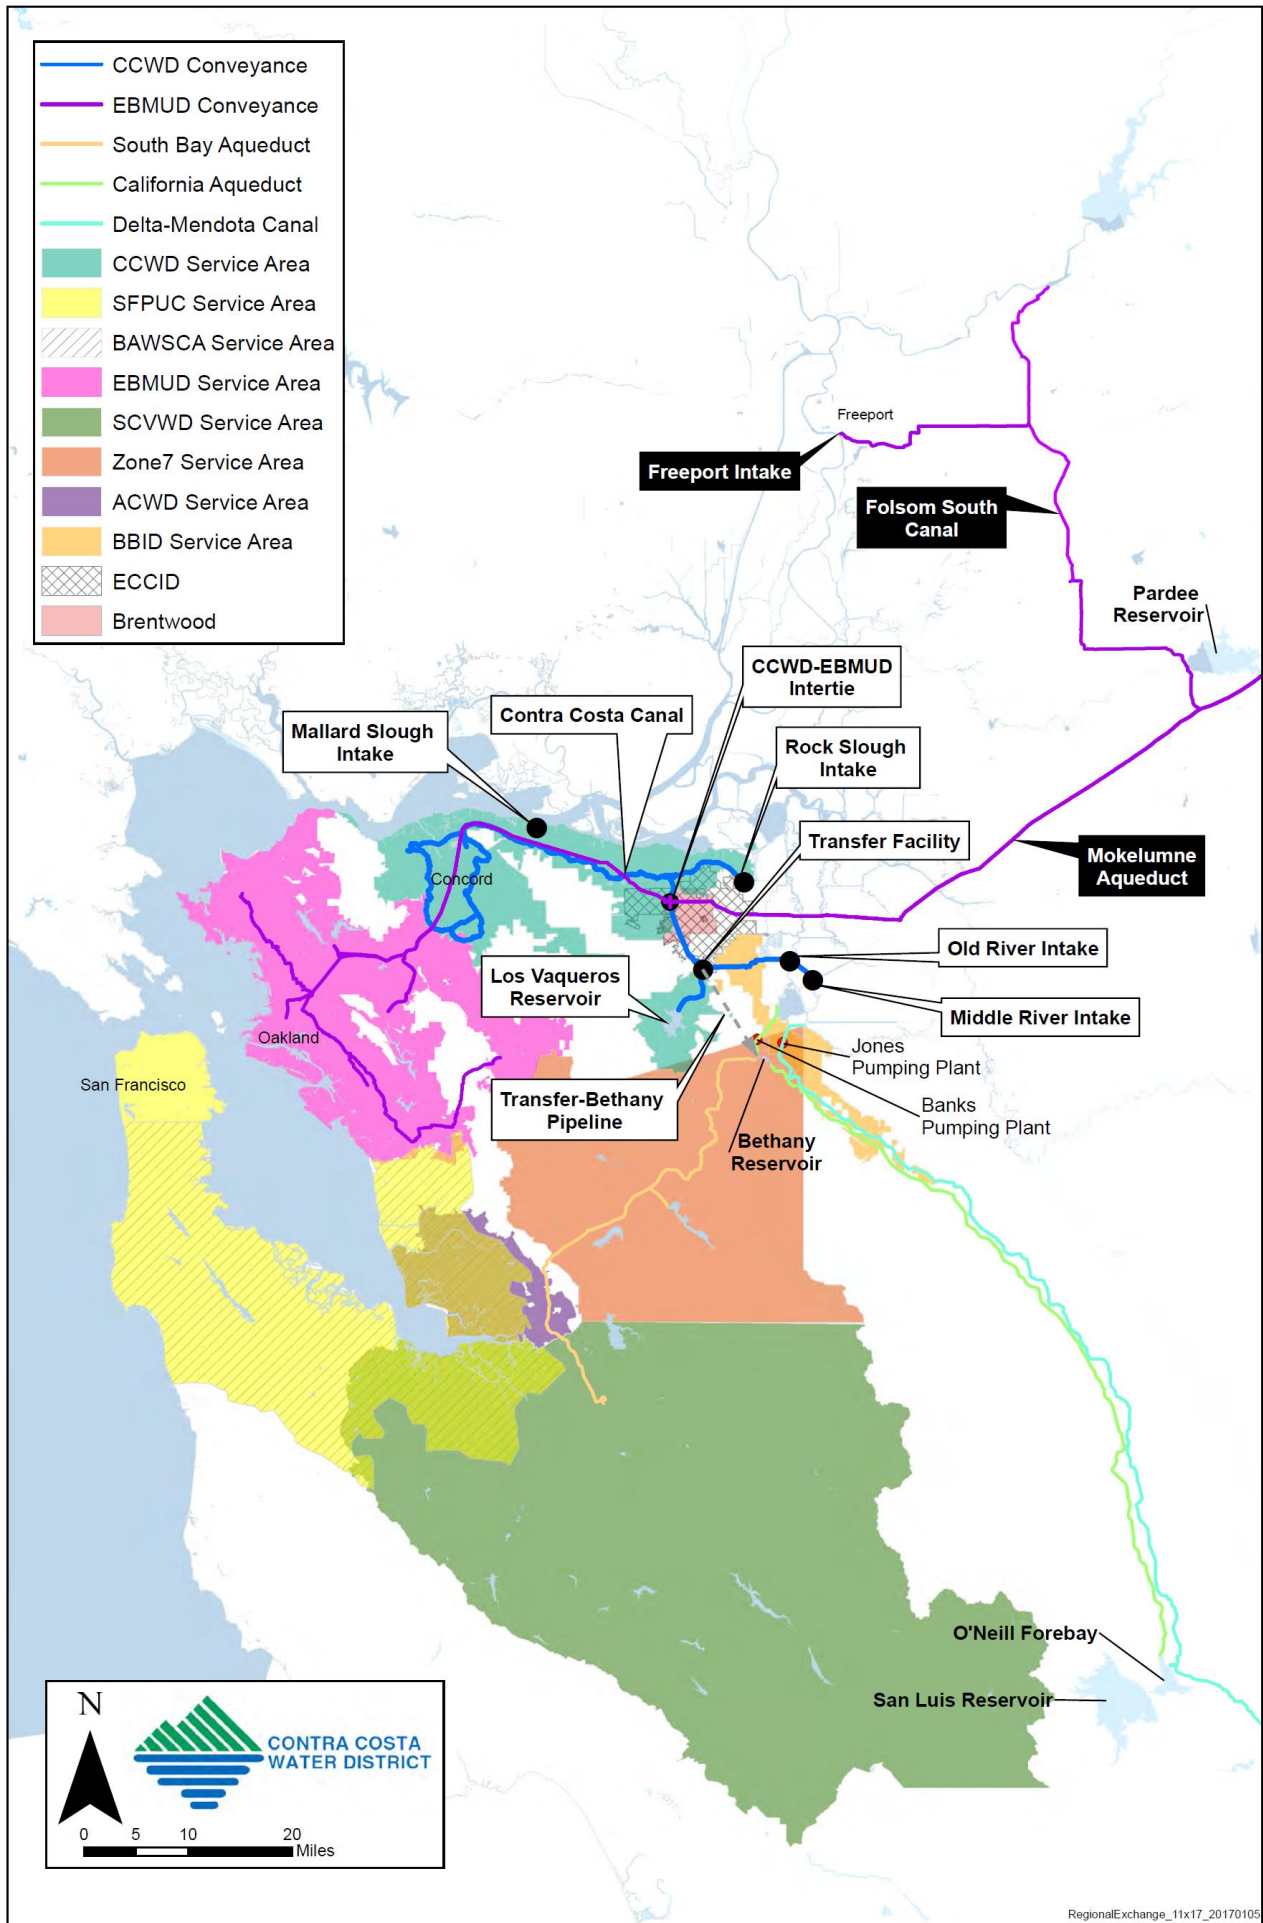

- CCWD Conveyance
- EBMUD Conveyance
- South Bay Aqueduct
- California Aqueduct
- Delta-Mendota Canal
- CCWD Service Area
- SFPUC Service Area
- BAWSCA Service Area
- EBMUD Service Area
- SCVWD Service Area
- Zone7 Service Area
- ACWD Service Area
- BBID Service Area
- ECCID
- Brentwood

CONTRA COSTA WATER DISTRICT

0 5 10 20
 Miles